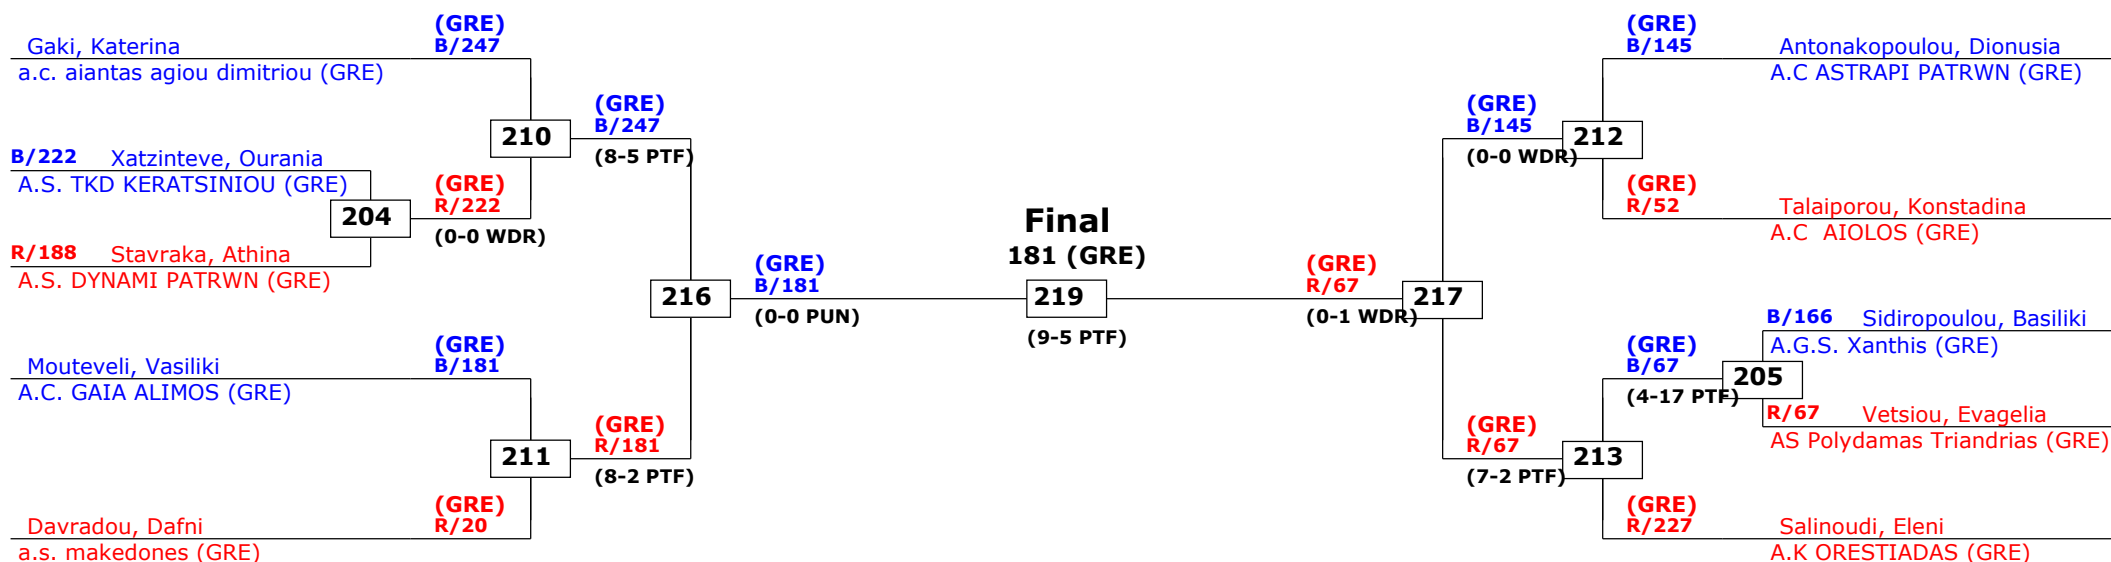

1st rnd

National Greek Championship Seniors

Athens, Greece

Tournament date: 30-3-2012 upto 1-4-2012

Seniors Female A -67 (Welter)

Active competitors: 10

Competition date: 1-4-2012

Result legend: (PUN) Punishment
(WDR) Withdrawal (KO) Knock out
(DSQ) Disqualified (SDP) Sudden death
(RSC) Ref. stop contest (PTG) Points win (gap)
(SUP) Superiority (PTF) Points win (normal)