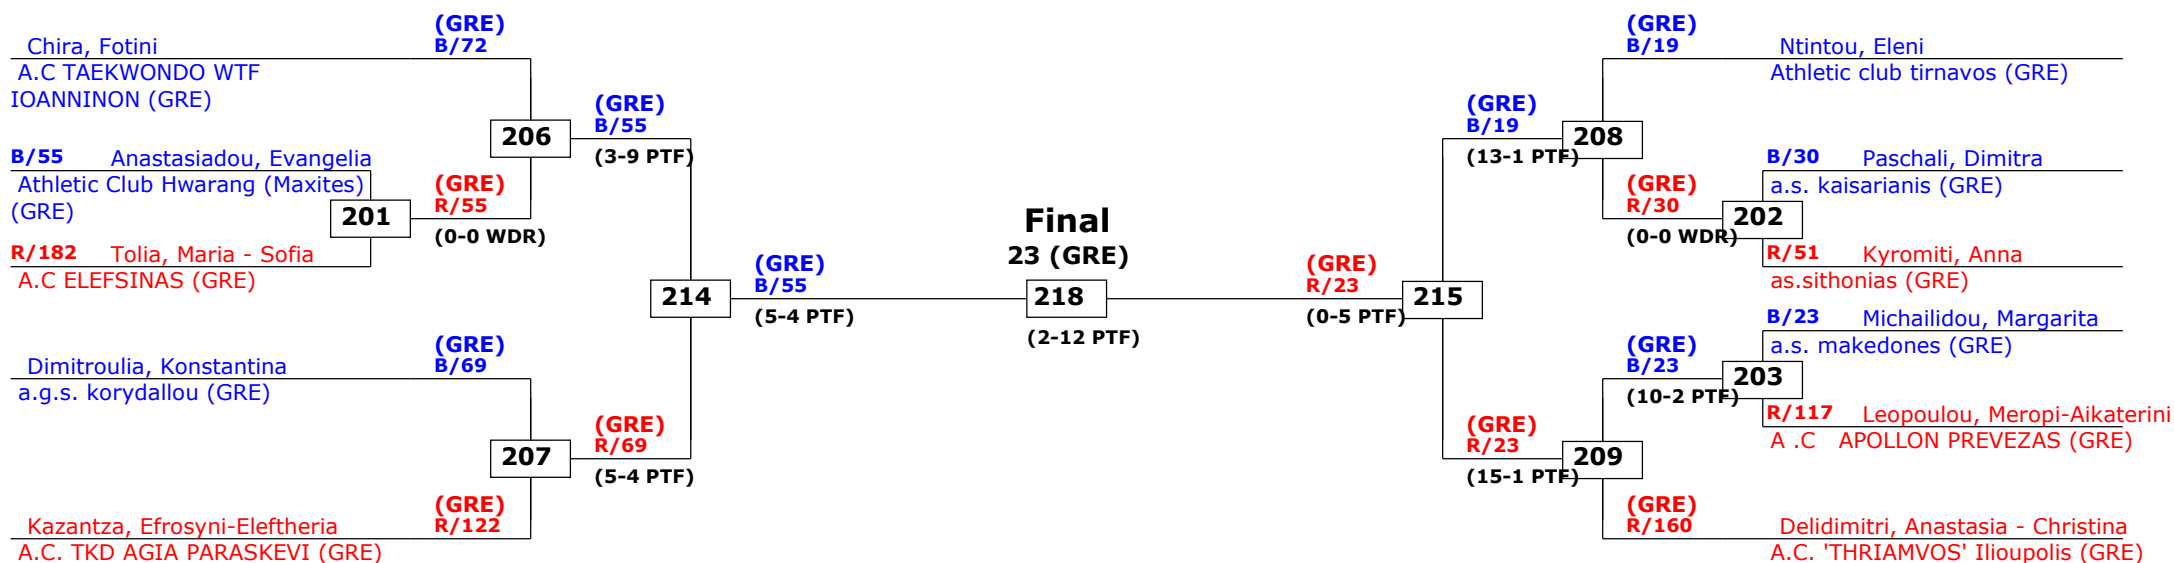

1st rnd

National Greek Championship Seniors

Athens, Greece

Tournament date: 30-3-2012 upto 1-4-2012

Seniors Female A -62 (Light)

Active competitors: 11

Competition date: 1-4-2012

Result legend:
 (WDR) Withdrawal (DSQ) Disqualified (RSC) Ref. stop contest (SUP) Superiority
 (PUN) Punishment (KO) Knock out (SDP) Sudden death (PTG) Points win (gap) (PTF) Points win (normal)