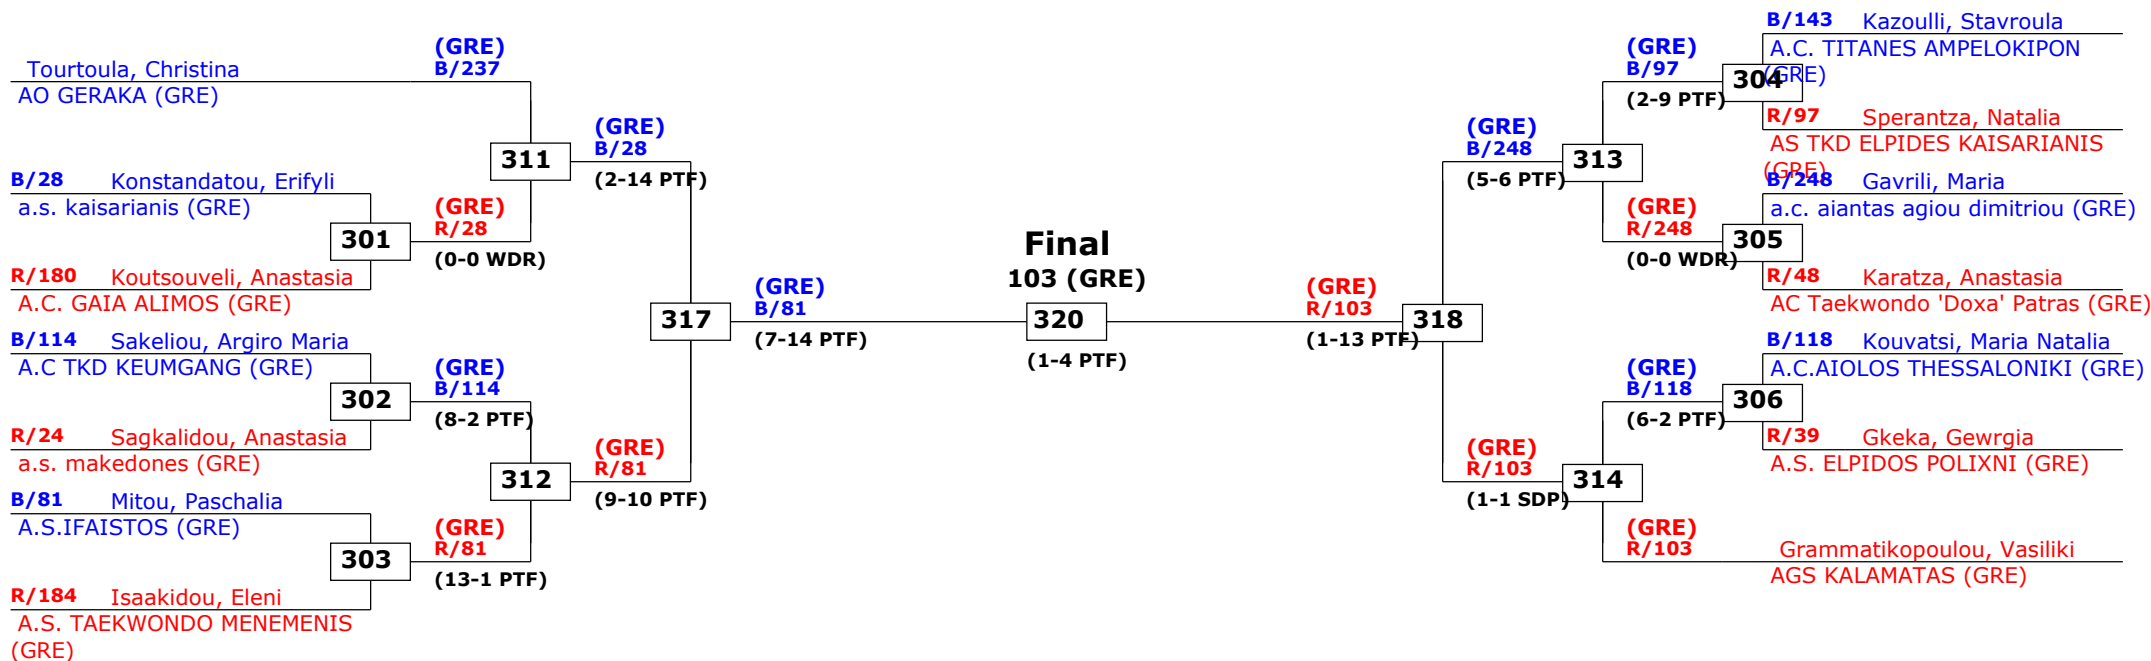

1st rnd

National Greek Championship Seniors

Athens, Greece

Tournament date: 30-3-2012 upto 1-4-2012

Seniors Female A -57 (Feather)

Active competitors: 14

Competition date: 1-4-2012

Result legend: (PUN) Punishment
 (WDR) Withdrawal (KO) Knock out
 (DSQ) Disqualified (SDP) Sudden death
 (RSC) Ref. stop contest (PTG) Points win (gap)
 (SUP) Superiority (PTF) Points win (normal)