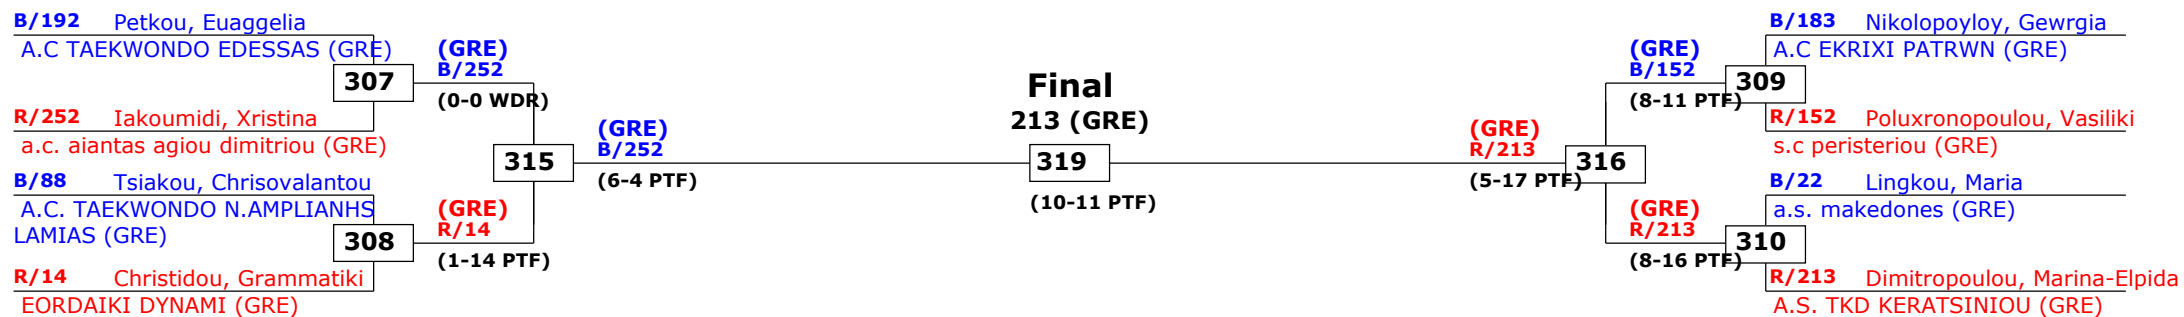

1st rnd

National Greek Championship Seniors

Athens, Greece

Tournament date: 30-3-2012 upto 1-4-2012

Seniors Female A -73 (Middle)

Active competitors: 8

Competition date: 1-4-2012

Result legend: (PUN) Punishment
(WDR) Withdrawal (KO) Knock out
(DSQ) Disqualified (SDP) Sudden death
(RSC) Ref. stop contest (PTG) Points win (gap)
(SUP) Superiority (PTF) Points win (normal)