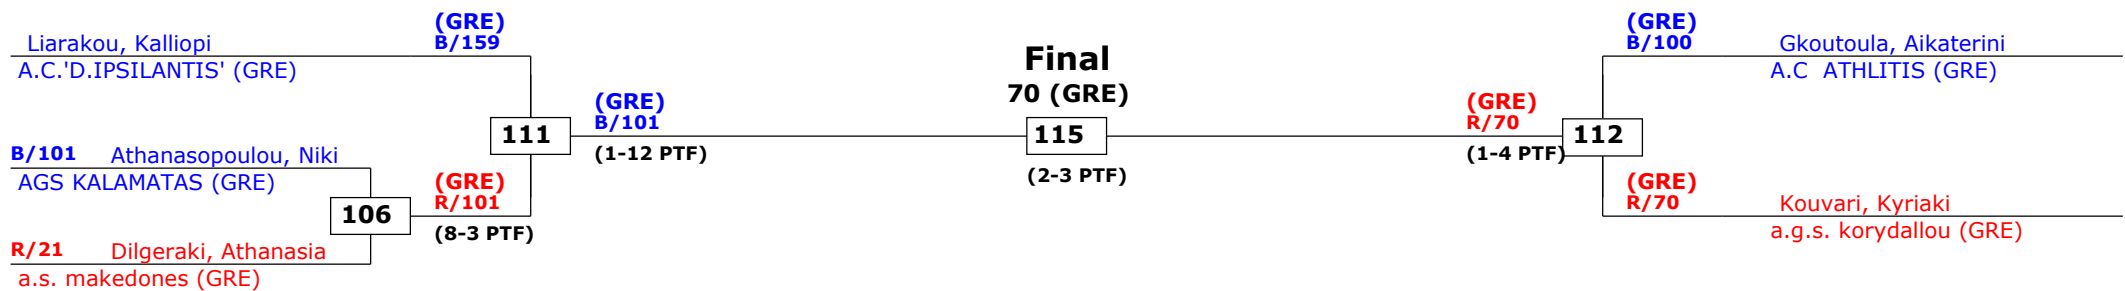

National Greek Championship Seniors

Athens, Greece

Tournament date: 30-3-2012 upto 1-4-2012

Seniors Female A +73 (Heavy)

Active competitors: 5

Competition date: 1-4-2012

Result legend:
(WDR) Withdrawal (PUN) Punishment
(DSQ) Disqualified (KO) Knock out
(RSC) Ref. stop contest (SDP) Sudden death
(SUP) Superiority (PTG) Points win (gap)
(PTF) Points win (normal)

Prize winners:

- 1 Kouvari, Kyriaki, GRE (70)
- 2 Athanasopoulou, Niki, GRE (101)
- 3 Gkoutoula, Aikaterini, GRE (100)
- 3 Liarakou, Kalliopi, GRE (159)

QF

SF

Final

SF

QF