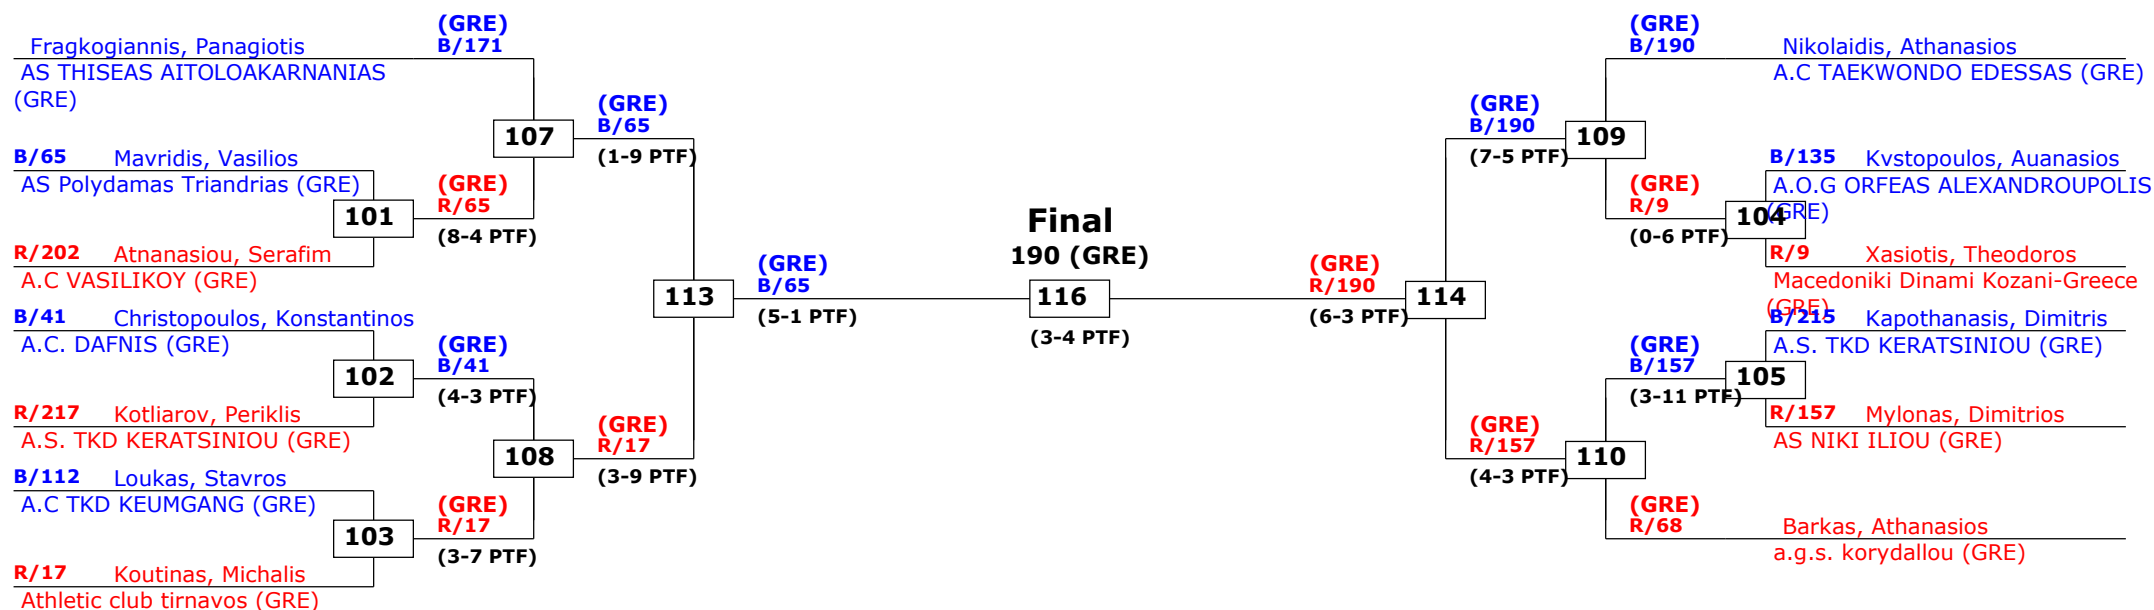

National Greek Championship Seniors

Athens, Greece

Tournament date: 30-3-2012 upto 1-4-2012

Seniors Male A +87 (Heavy)

Active competitors: 13

Competition date: 1-4-2012

Result legend:
 (WDR) Withdrawal (PUN) Punishment
 (DSQ) Disqualified (KO) Knock out
 (RSC) Ref. stop contest (SDP) Sudden death
 (SUP) Superiority (PTG) Points win (gap)
 (PTF) Points win (normal)

Prize winners:

- 1 Nikolaidis, Athanasios, GRE (190)**
- 2 Mavridis, Vasilios, GRE (65)**
- 3 Mylonas, Dimitrios, GRE (157)**
- 3 Koutinas, Michalis, GRE (17)**

1st rnd

QF

SF

Final

SF

QF